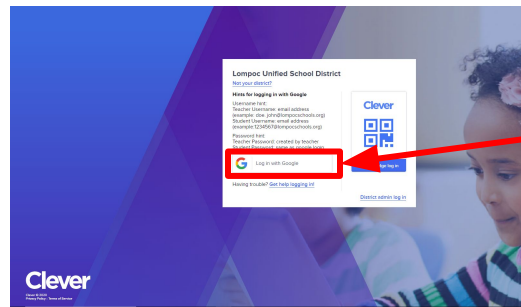

NOTE → Please check with your students's teacher if you have questions about which apps your student uses.

Questions? Email wingate.stephanie@lud.org