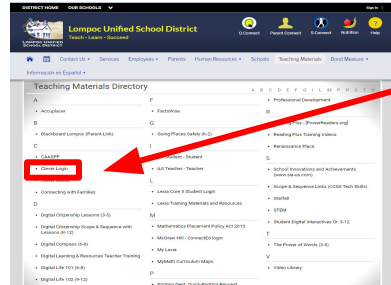

# LUSD Clever Login Information

Clever provides access to multiple educational products such as MyON, Reading Plus, Lexia, McGraw Hill Wonders, Study Sync and MyMath, and Renaissance Place. All students can sign onto Clever by using their SIDnumber@lompocschools.org and using their MMDDMMDD password to sign on. The products available vary by school site.

1. Navigate to **Lusd.org**
2. Select the **Teaching Materials** tab

3. Select **Clever Login**

4. Select **Login in with Google**
5. Students sign in using their google login information:

**SIDnumber@lompocschools.org**