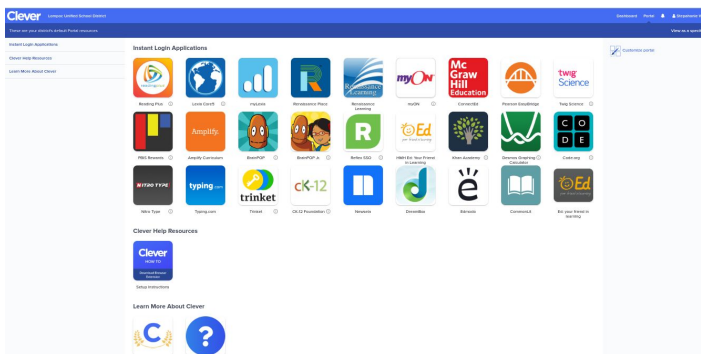

NOTE → Please check with your students's teacher if you have questions about which apps your student uses.

Questions? Email wingate.stephanie@lud.org