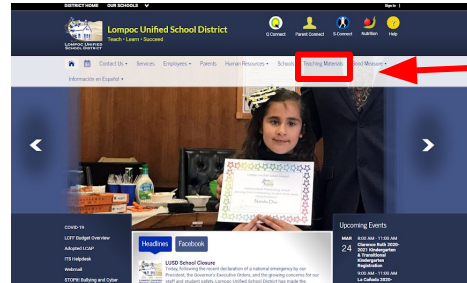

# LUSD Clever Login Information

Clever provides access to multiple educational products such as MyON, Reading Plus, Lexia, McGraw Hill Wonders, Study Sync and MyMath, and Renaissance Place. All students can sign onto Clever by using their SIDnumber@lompocschools.org and using their MMDDMMDD password to sign on. The products available vary by school site.

1. Navigate to **Lusd.org**
2. Select the **Teaching Materials** tab

3. Select **Clever Login**

4. Select **Login in with Google**
5. Students sign in using their google login information:

**SIDnumber@lompocschools.org**